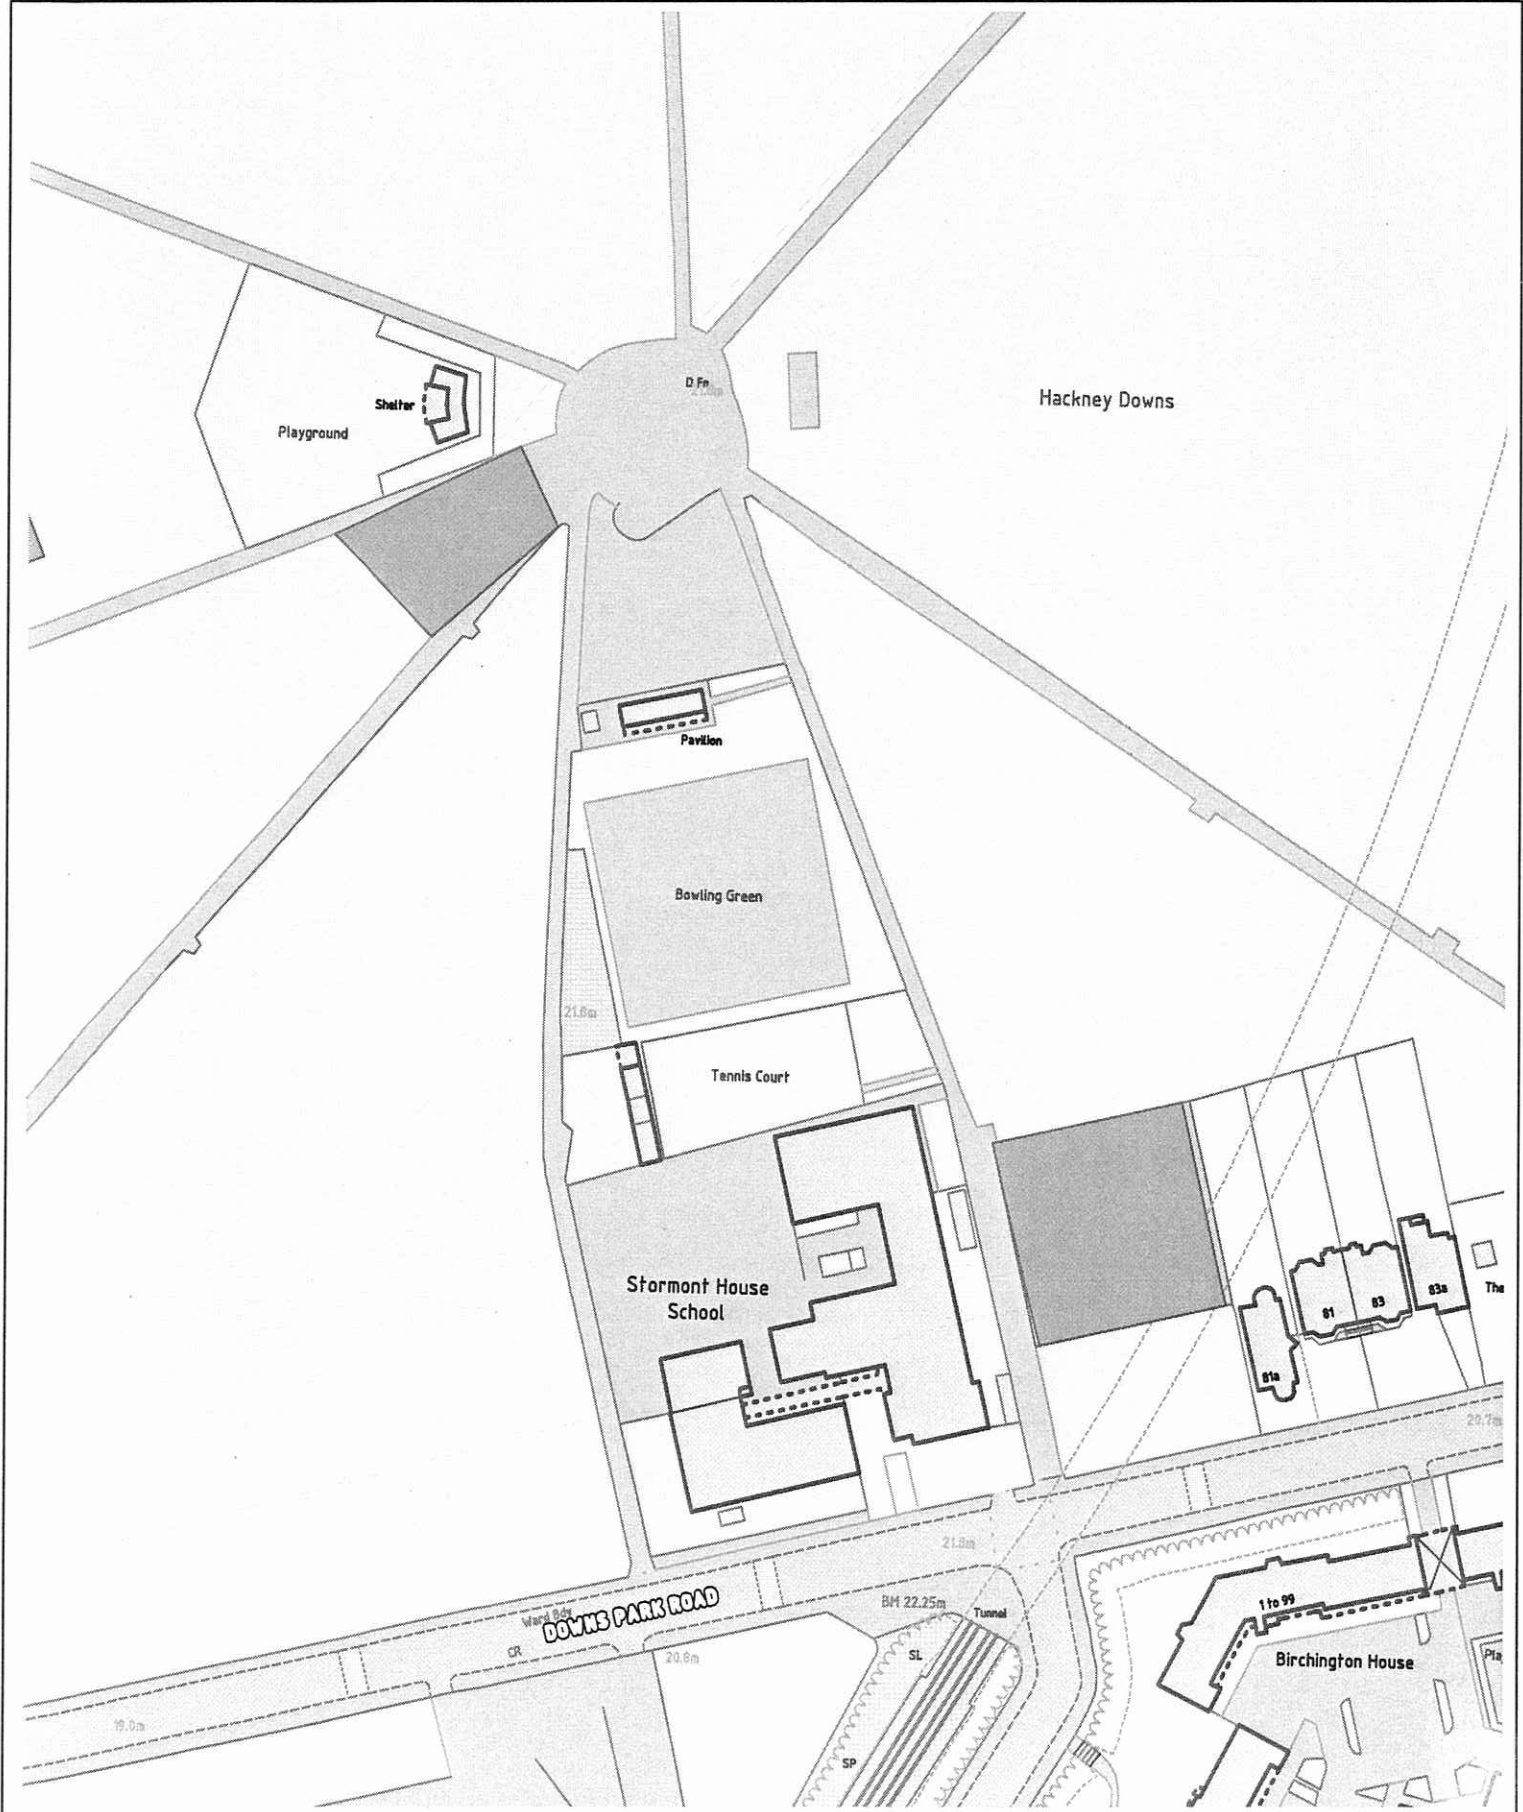

Date: 21/11/2008

Title: Hackney Downs

Scale 1:1250

Prepared by : Technical Support Team

This material has been reproduced from Ordnance Survey digital map data with the permission of the controller of Her Majesty's stationery Office, © Crown Copyright.

**Date:** 21/11/2008**Title:** Hackney Downs**Scale:** 1:1250

Prepared by : Technical Support Team

This material has been reproduced from Ordnance Survey digital map data with the permission of the controller of Her Majesty's stationery Office, © Crown Copyright.