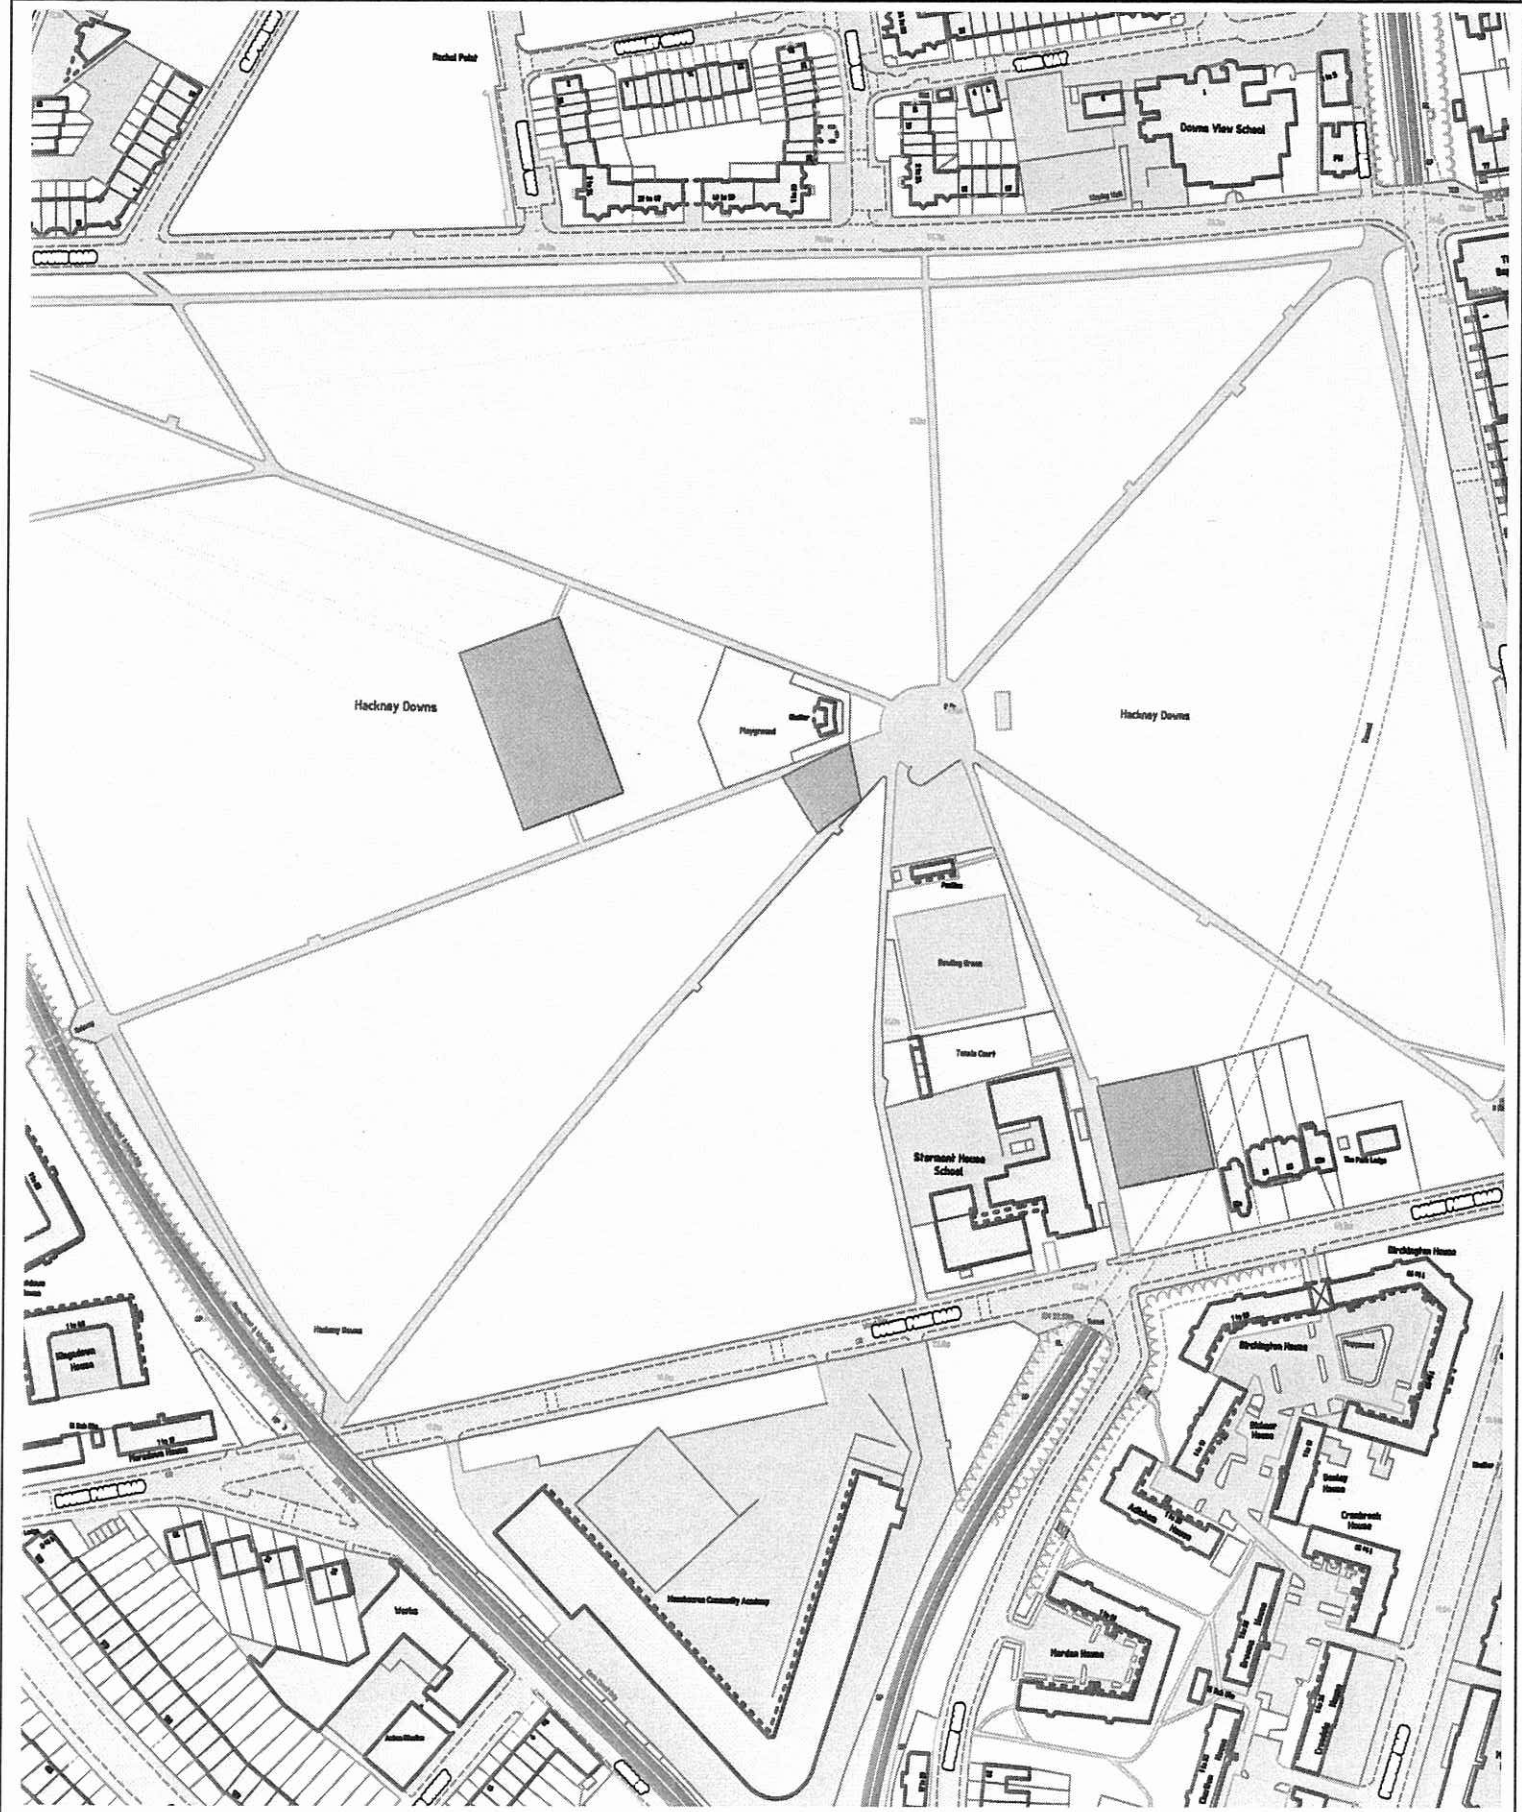

Date: 21/11/2008

Title: Hackney Downs

Scale 1:1250

Prepared by : Technical Support Team

This material has been reproduced from Ordnance Survey digital map data with the permission of the controller of Her Majesty's stationery Office, © Crown Copyright.

**Date:** 21/11/2008**Title:** Hackney Downs**Scale:** 1:1250

Prepared by : Technical Support Team

This material has been reproduced from Ordnance Survey digital map data with the permission of the controller of Her Majesty's stationery Office, © Crown Copyright.